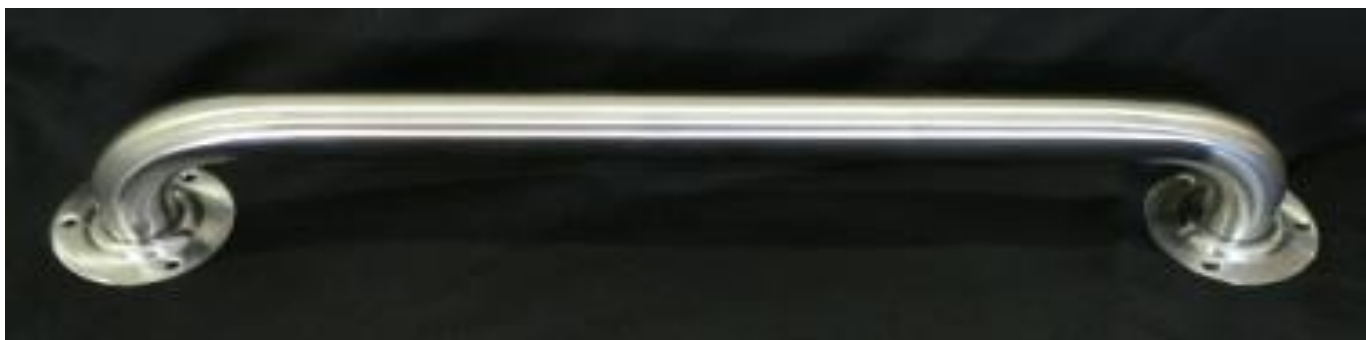

Blind Systems & Textiles

Factory 1, 281 Rex Road
Campbellfield, Victoria 3061

T: 03 9308 8574

F: 03 9308 8575

E: sales@koolpelmet.com.au

W: www.koolpelmet.com.au

A.C.N. 082 150 767

A.B.N. 86 082 150 767

**NATIONAL
CARAVAN
ACCESSORIES**

DISTRIBUTORS & IMPORTERS TO THE WINDOW FURNISHING INDUSTRY

ITEM NO.	DESCRIPTION	UOM	BOX QTY

32MM STAINLESS STEEL GRAB HANDLE

(304 per crate)

32409r	32mm Grab Handle x 300mm	Each	1
32419r	32mm Grab Handle x 450mm	Each	1
32429r	32mm Grab Handle x 600mm	Each	1
32439r	32mm Grab Handle x 750mm	Each	1
32449r	32mm Grab Handle x 900mm	Each	1

FOLDING SHELF BRACKET

9.FD12"	Foldaway Shelf Bracket 12" White	Each	12