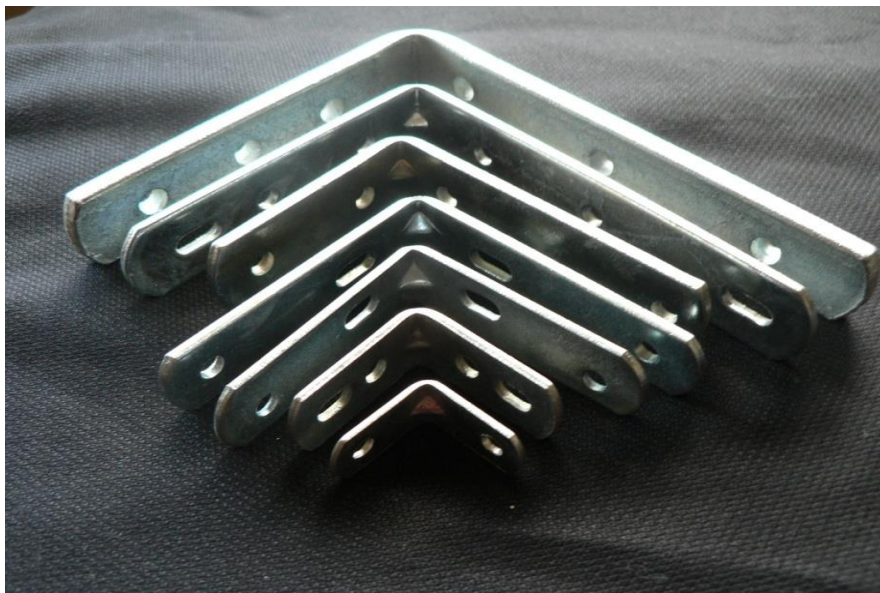

**NATIONAL  
CARAVAN  
ACCESSORIES**

DISTRIBUTORS & IMPORTERS TO THE WINDOW FURNISHING INDUSTRY

ITEM NO.	DESCRIPTION	UOM	BOX QTY	CARTON QTY
<b><u>ANGLE BRACKETS</u></b>				
<b>Zinc Plated</b>				
2.2222	22 x 22	Each	1000	5000
2.3030	30 x 30	Each	500	2000
2.3838	38 x 38	Each	500	1500
2.3040	30 x 40	Each	250	1000
2.3722	37 x 22	Each	250	800
2.5050	50 x 50	Each	100	500
2.6565	65 x 65	Each	100	500
2.11547	115 x 47	Each	100	500
2.8040	80 x 40	Each	100	500
2.507503	50 x 75 x 3mm	Each	100	500
2.761003	76 x 100 x 3mm	Each	250	250
2.761005	76 x 100 x 5mm	Each	150	150
2.1012505	100 x 125 x 5mm	Each	150	150
2.1251505	125 x 150 x 5mm	Each	150	150
<b>Powder Coated</b>				
2.3030PC	30 x 30	Each	500	2000
2.3838PC	38 x 38	Each	500	1500
2.3040PC	30 x 40	Each	250	1000
2.3722PC	37 x 22	Each	250	800
2.5050PC	50 x 50	Each	100	500
2.6565PC	65 x 65	Each	100	500
2.11547PC	115 x 47	Each	100	500
2.8040PC	80 x 40	Each	100	500
2.507503PC	50 x 75 x 3mm	Each	100	500
2.761003PC	76 x 100 x 3mm	Each	250	250
2.761005PC	76 x 100 x 5mm	Each	150	150
2.1012505PC	100 x 125 x 5mm	Each	150	150