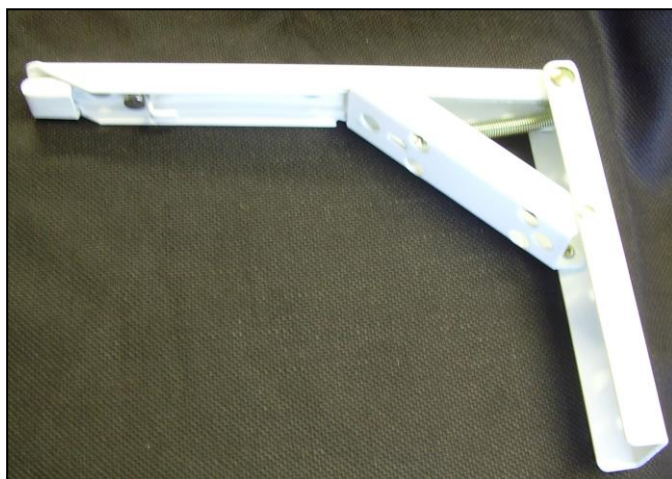

FOLDING SHELF BRACKET

9.FD12"	Foldaway Shelf Bracket 12" White	Each	12